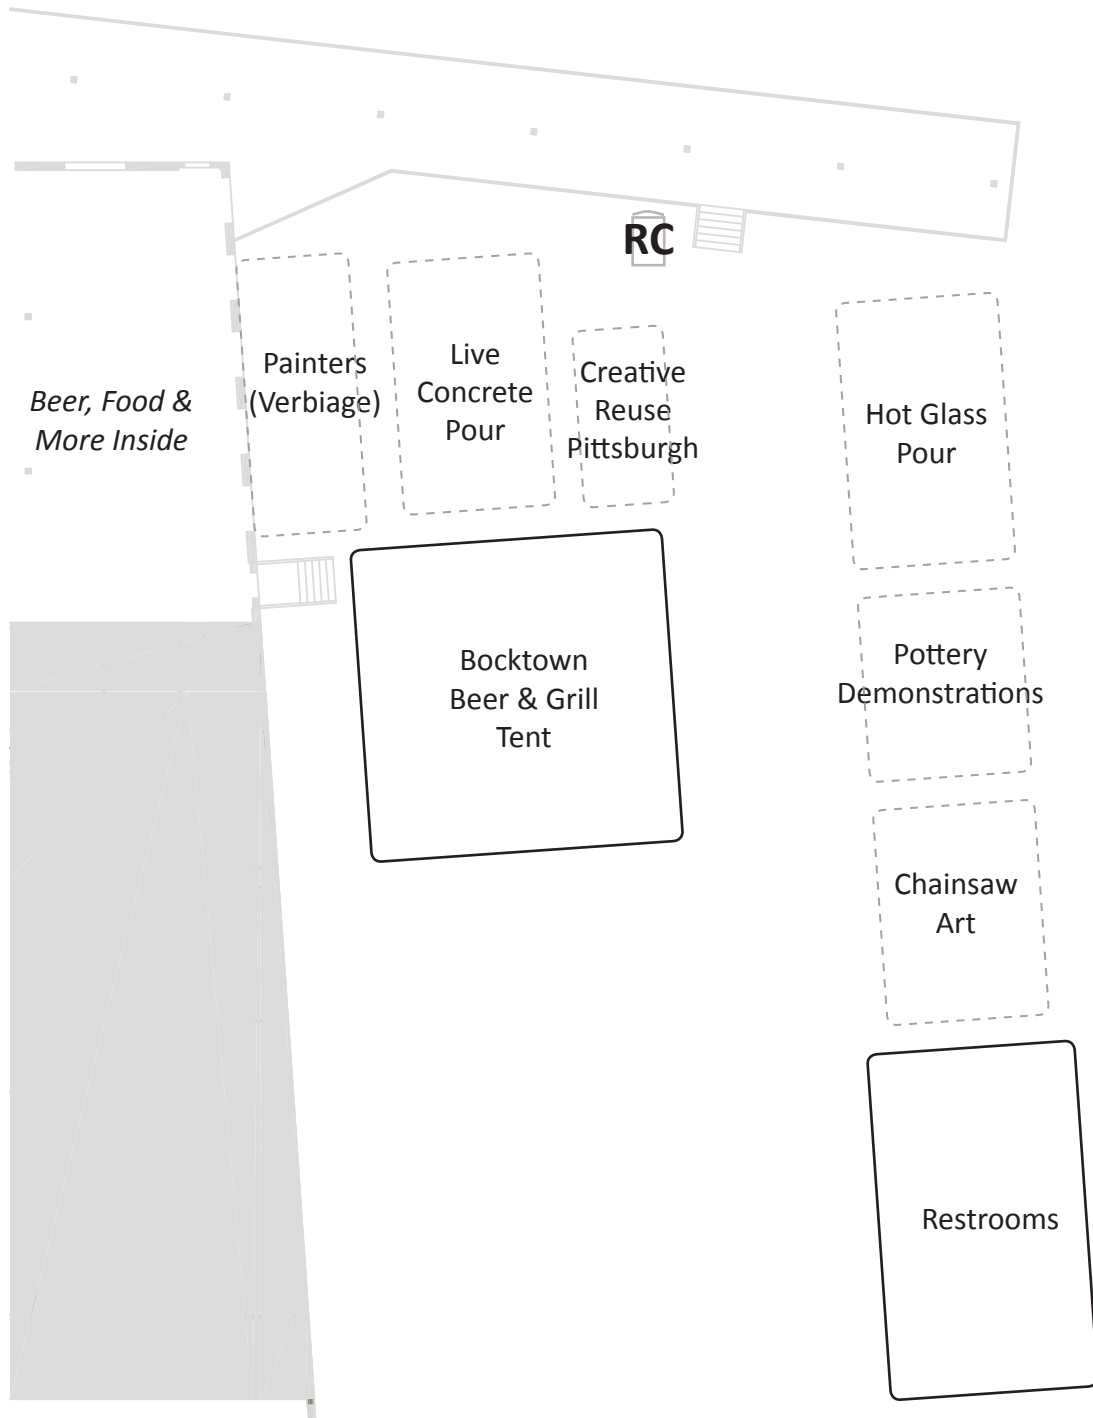

Brewers

- | | |
|-----------------------------------|---------------------------------|
| 1 East End Brewing Company | 23 Hoppin' Frog Brewery |
| 2 Bullfrog Brewery | 25 Rivertowne Pour House |
| 3 Terrapin Beer Company | 26 TRASH |
| 5 Erie Brewing Company | 28 Bell's Brewery |
| 6 Fat Head's Brewery | 29 Stone Brewing |
| 7 Great Lakes Brewing Company | 30 Southern Tier Brewery |
| 9 Lancaster Brewing Company | 32 Oskar Blues |
| 10 Mountain State Brewing Company | 33 Troegs Brewing Company |
| 11 Pennsylvania Brewery Company | 34 Dogfish Head Craft Brewing |
| 13 Shmaltz Brewing Company | 35 Founders Brewing Company |
| 15 Sprague Farm & Brew Works | 38 Unibroue |
| 17 Church Brew Works | 39 Weyerbacher Brewing Company |
| 18 Thirsty Dog Brewing Company | 40 Belgian Pouring Station |
| 19 Voodoo Brewing Company | 41 Brewery Ommegang |
| 21 Victory Brewing Company | 46 Peak Organic Brewing Company |
| 22 Yards Brewing Company | 48 Wolaver's Organic Ales |
| | 53 Eel River Brewing Company |

Other & Sundry

- 56 Pa. Association for Sustainable Agriculture & Edible Allegheny
- + First Aid

- RC** Recycling & Compost Collection Area
Help make our event zero-waste! Reuse your utensils.
- H2O** Water Station
Dispose of liquids in conveniently located rain barrels.

(over)

Artists

- Painters
- Concrete Pour
- Creative Reuse Pittsburgh
- Hot Glass Pour
- Pottery Demonstrations
- Chainsaw Art

(over)